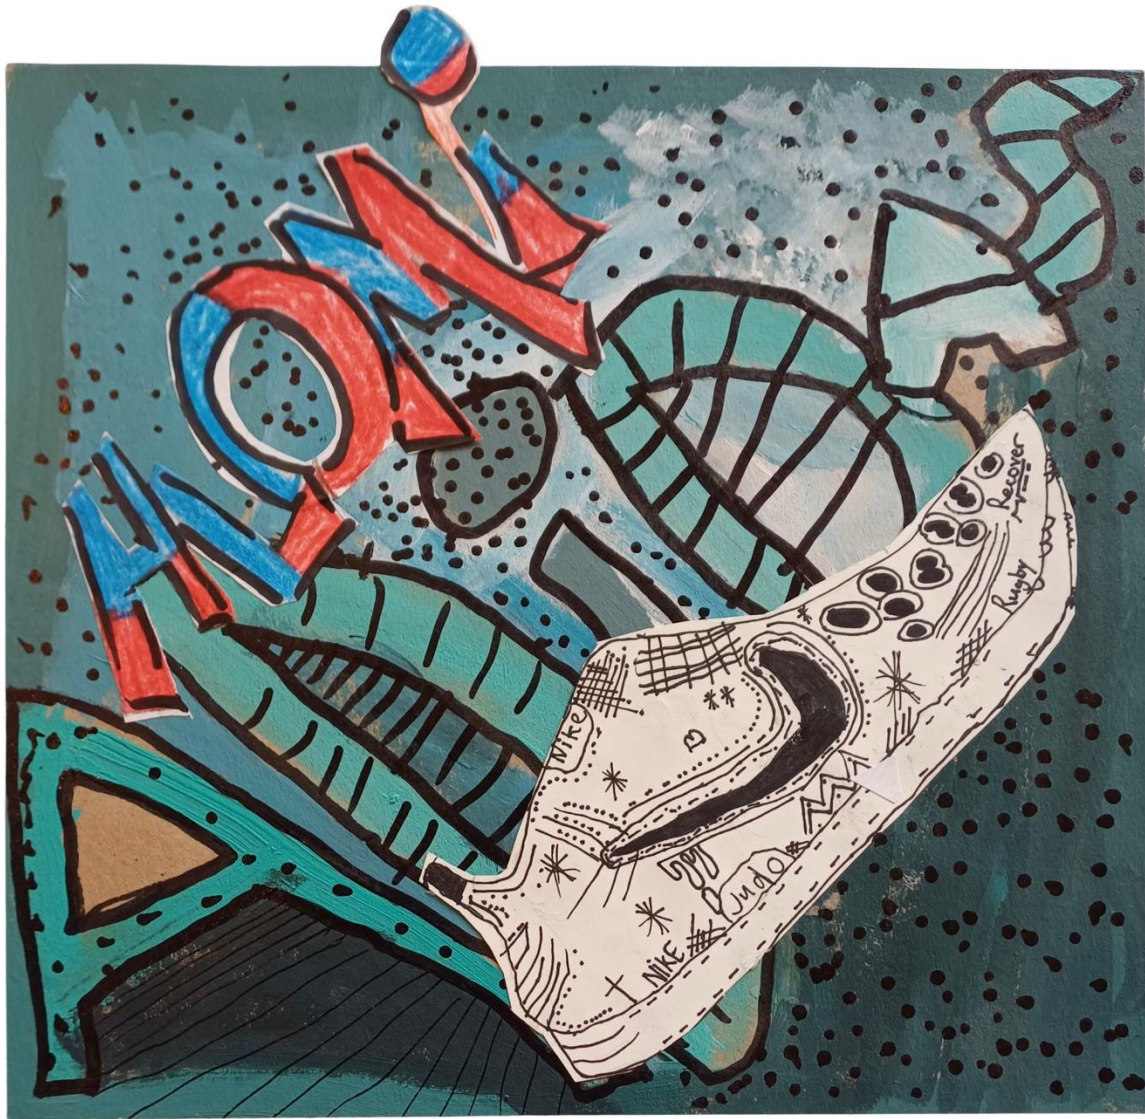

A close-up, low-angle shot of a person's foot on a skateboard. The person is wearing a black sneaker with white laces and a white stripe. The skateboard has orange wheels. The scene is set on a rooftop deck with a wooden railing and a tiled floor. The lighting is bright, suggesting a sunny day, and the railing casts long shadows across the floor. The text "Grade 6 My favourite shoe" is overlaid in the center of the image.

Grade 6 My favourite shoe

An orange, cloud-like shape with a black outline, containing the text 'Draw favourite shoe'.

**Draw
favourite
shoe**

A pink, cloud-like shape with a black outline, containing the text 'Graffiti name'.

**Graffiti
name**

A blue, cloud-like shape with a black outline, containing the text 'Paint Monochromatic colours'.

**Paint
Monochromatic
colours**

Shikar Dunsdon 6B

Grayson Kennedy 6B

Hloma Magwentshu 6B

Ben Wood 6B