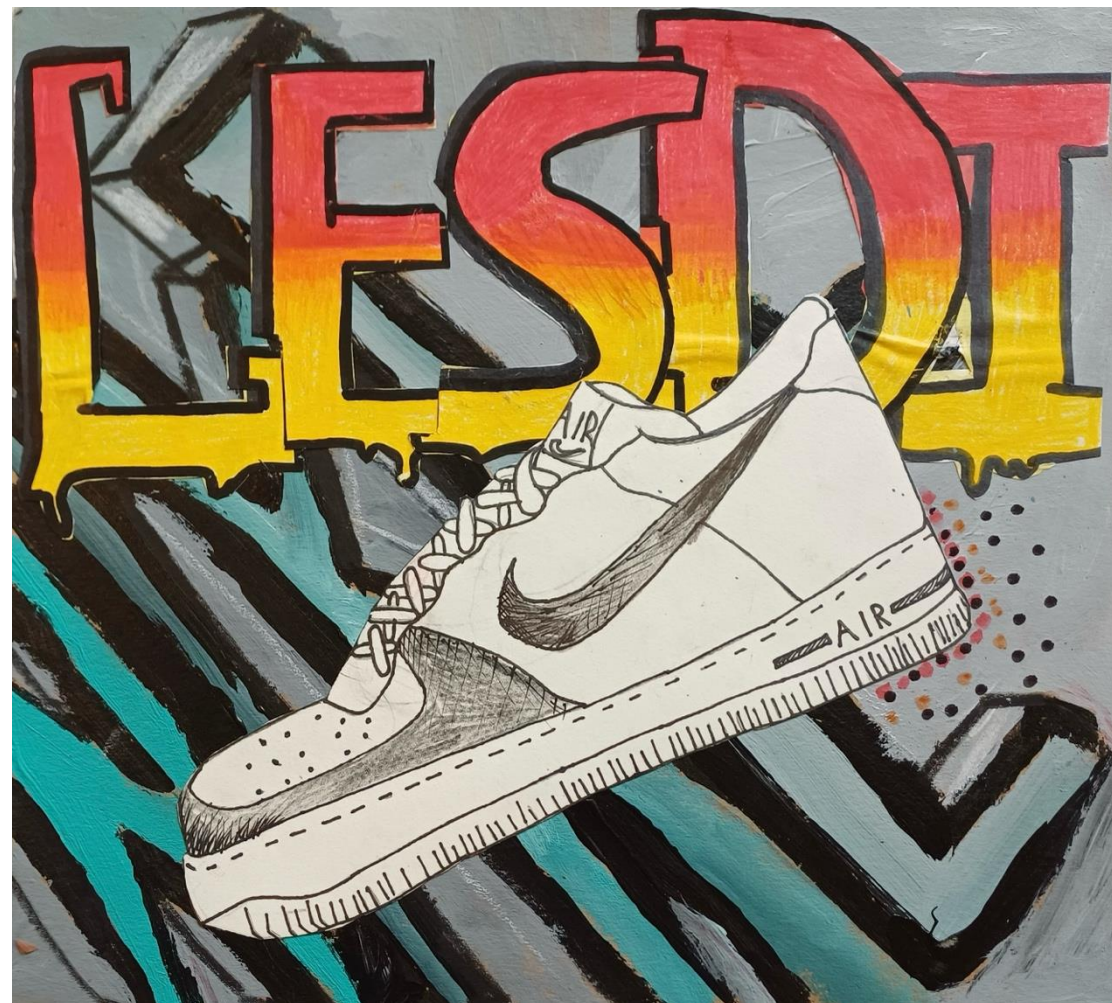

Lesedi Termark 6P