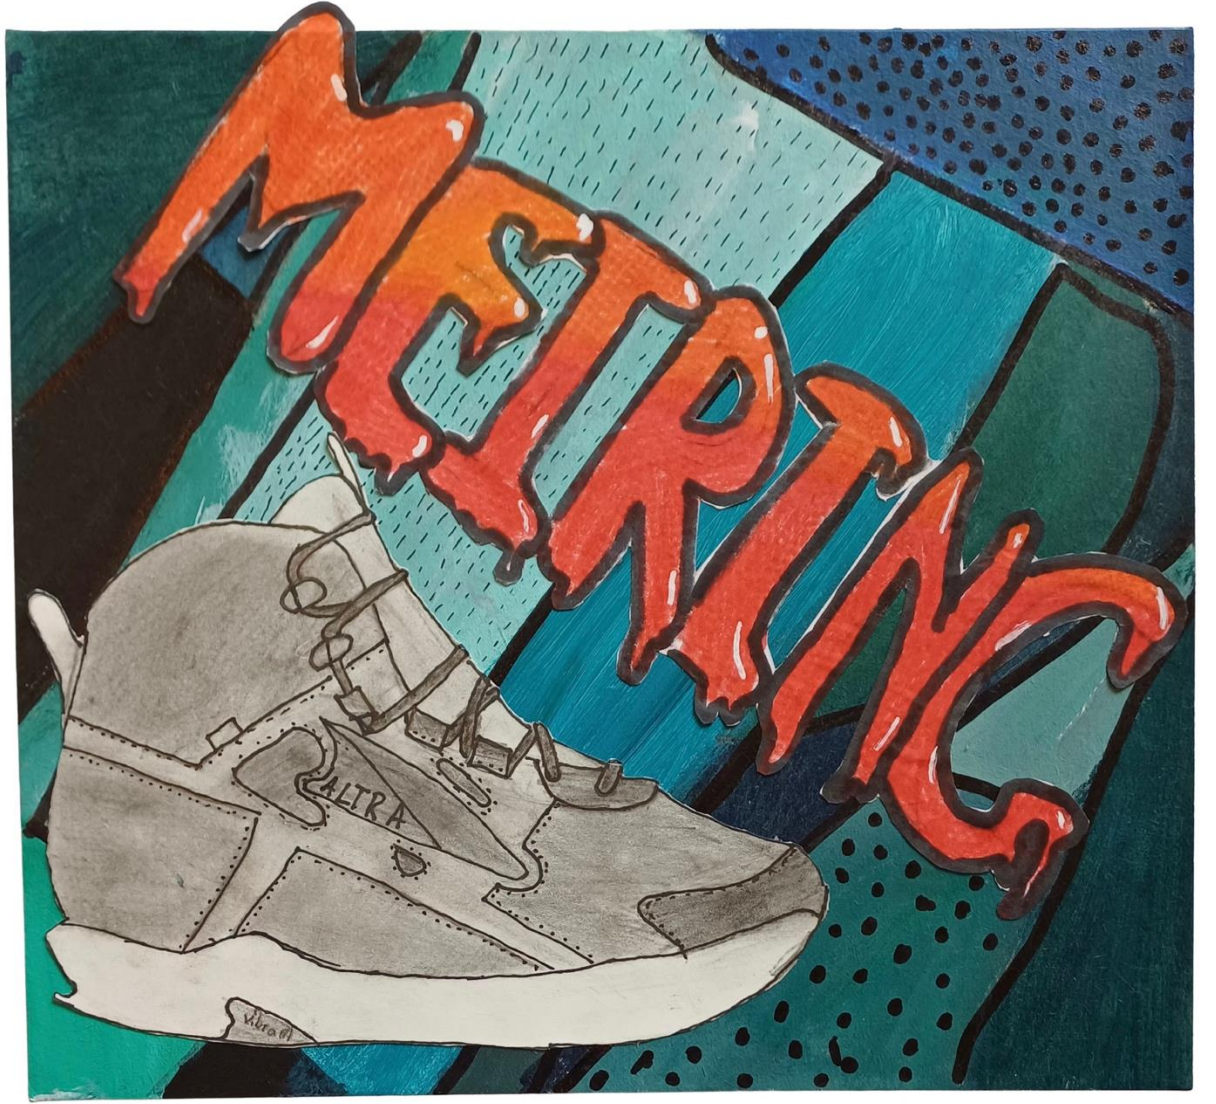

Nikhil Sam 6S

Josh Meiring 6S