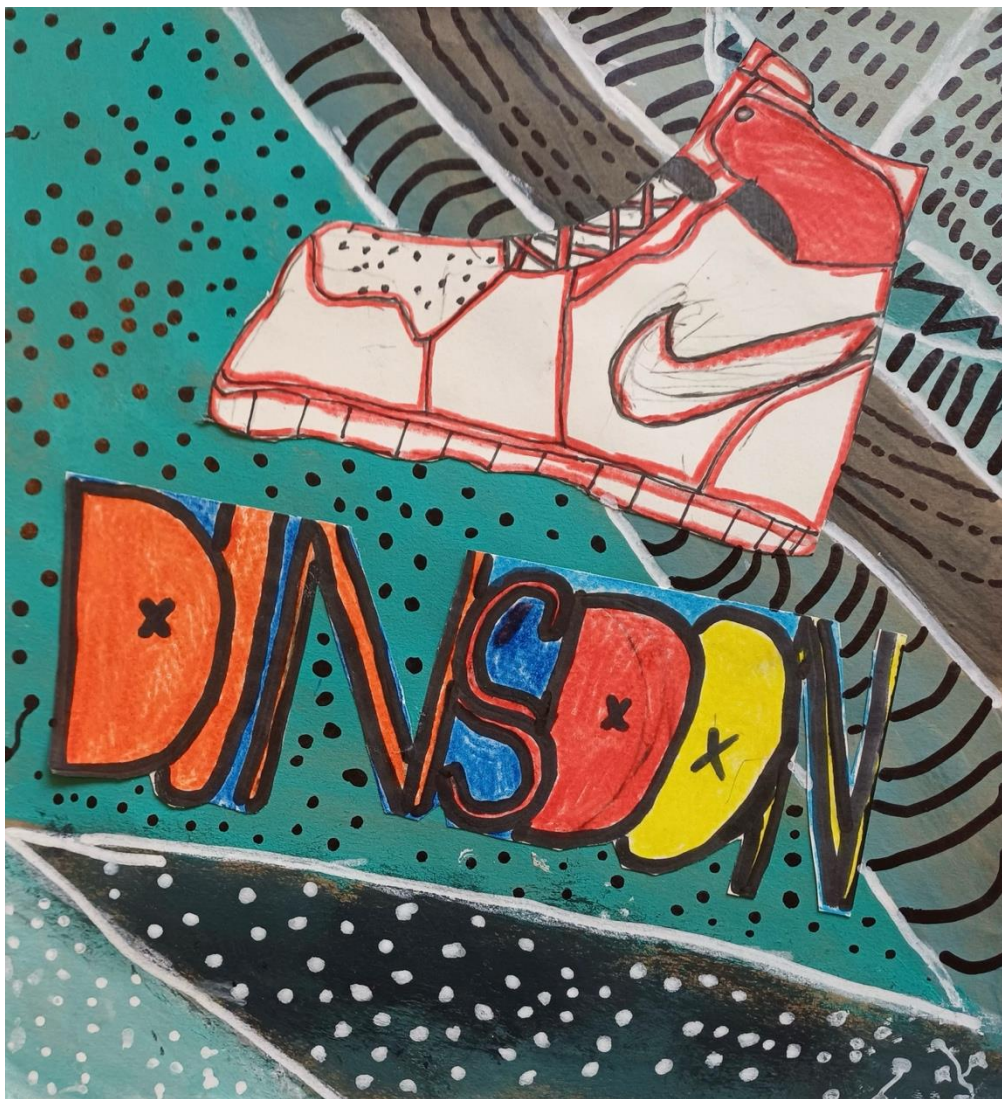

A close-up, low-angle shot of a person's foot on a skateboard. The person is wearing a black sneaker with white laces and a white stripe. The skateboard has orange wheels. The scene is set on a rooftop deck with a wooden railing and a tiled floor. The lighting is bright, suggesting a sunny day, and the railing casts long shadows across the floor. The text "Grade 6 My favourite shoe" is overlaid in the center of the image.

Grade 6 My favourite shoe

An orange, cloud-like shape with a black outline, containing the text 'Draw favourite shoe'.

**Draw
favourite
shoe**

A pink, cloud-like shape with a black outline, containing the text 'Graffiti name'.

**Graffiti
name**

A blue, cloud-like shape with a black outline, containing the text 'Paint Monochromatic colours'.

**Paint
Monochromatic
colours**

Shikar Dunsdon 6B

Grayson Kennedy 6B

Hloma Magwentshu 6B

Ben Wood 6B